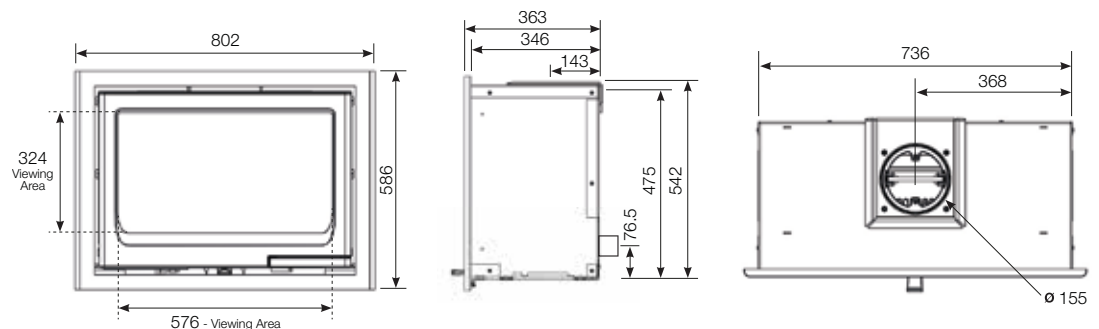

Product Codes

323-007	Vogue 700 Inset - Wood
323-900	Vogue 700 Outdoor Air Kit

Stovax Limited, Falcon Road, Sowton Industrial Estate,
Exeter, Devon, England EX2 7LF

Trade Sales: Tel: 01392 474000 / NI: 01392 261990
Email: info@stovax.com / NI: northernireland@stovax.com

Export Sales: Tel: +44 1392 261990
Email: exportsales@stovax.com

Paper sourced from sustainable forests and printed using vegetable based inks

Proud to support Carbon Balanced Print

Offsetting emissions through carbon balanced paper and print production

Find Your Local Retailer

You can find your nearest retailer by
visiting: stovax.com/retailers

Brochure ref: VG700BRO 0722

© All material copyright Stovax Limited 2022.
A member of the Stovax Group / E & O.E.