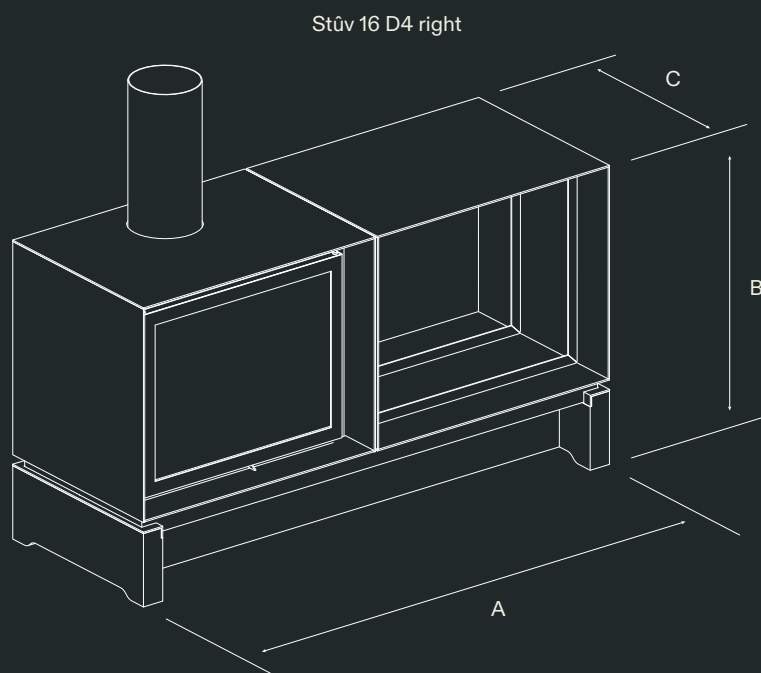

Semi-integrated into the base, the Stûv 16 D4 seems to float above its base. Our dealers will be happy to advise you on your customised project.

Sizes

- The Stûv 16 D4 is available in 3 sizes, with 58 cm, 68 cm and 78 cm stoves.
- The log storage can be positioned left or right of the stoves.
- Log holders are included in the niche.

- Narrow model (Stûv 16/58)
Power 5 to 8 kW
- Stûv oak base 125 cm

- Intermediate model (Stûv 16/68)
Power 5 to 9 kW
- Stûv oak base 145 cm

- Wide model (Stûv 16/78)
Power 6 to 10 kW
- Stûv oak base 165 cm

Specifications

| | LEFT | RIGHT | A (mm) | B (mm) | C (mm) |
|---------------|------|-------|--------|--------|--------|
| STÛV 16/58 D4 | ✓ | ✓ | 1250 | 805 | 530 |
| STÛV 16/68 D4 | ✓ | ✓ | 1450 | 805 | 530 |
| STÛV 16/78 D4 | ✓ | ✓ | 1650 | 805 | 530 |