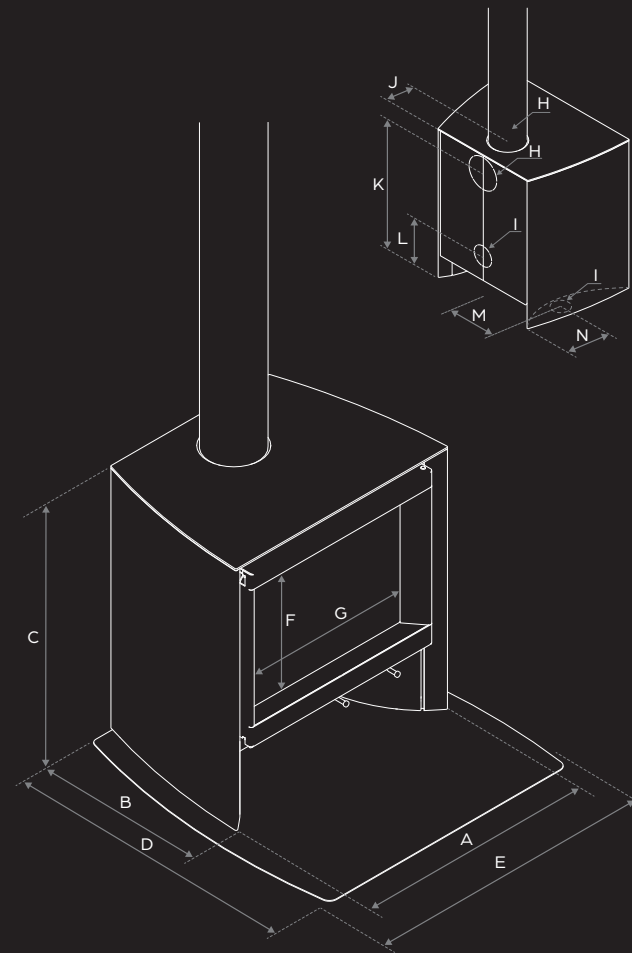

With a refined frame and a wider view of the fire, the Stûv 6 range now expands to offer a range of low freestanding stoves designed to fit into a fireplace or as a freestanding installation in any interior. An affordable, efficient and eco-friendly solution.

DIMENSIONS

	A	B	C	D	E	F	G
Stûv 6-H 60x65	600	430	650	780	700	310	420
Stûv 6-H 70x73	700	430	725	780	800	360	520
Stûv 6-H 80x80	800	430	800	780	900	410	620
	H	I	J	K	L	M	N
Stûv 6-H 60x65	130	80	124	562*	212*	213	175
Stûv 6-H 70x73	150	80	124	637*	237*	263	175
Stûv 6-H 80x80	150	80	124	712*	262*	313	175

NEW

stûv 6-H

Same fire
New perspectives

EXPANDED VIEW & **CONTINUOUS CURVE**
OF THE FIRE

3 SIZES - 3 OUTPUTS

STÛV 6-H 60X65

STÛV 6-H 70X73

STÛV 6-H 80X80

Optimum output range	4 - 9 kW	4,5 - 11 kW	5 - 13 kW
Efficiency	79 %	79 %	79 %
CO emissions	0,07 %	0,07 %	0,06 %
Fine particle emissions	24 mg/Nm ³	24 mg/Nm ³	21 mg/Nm ³
Length of logs	33 cm	40 cm	50 cm
Diameter of duct	130 mm	150 mm	150 mm
Color	StûvBlack	StûvBlack	StûvBlack