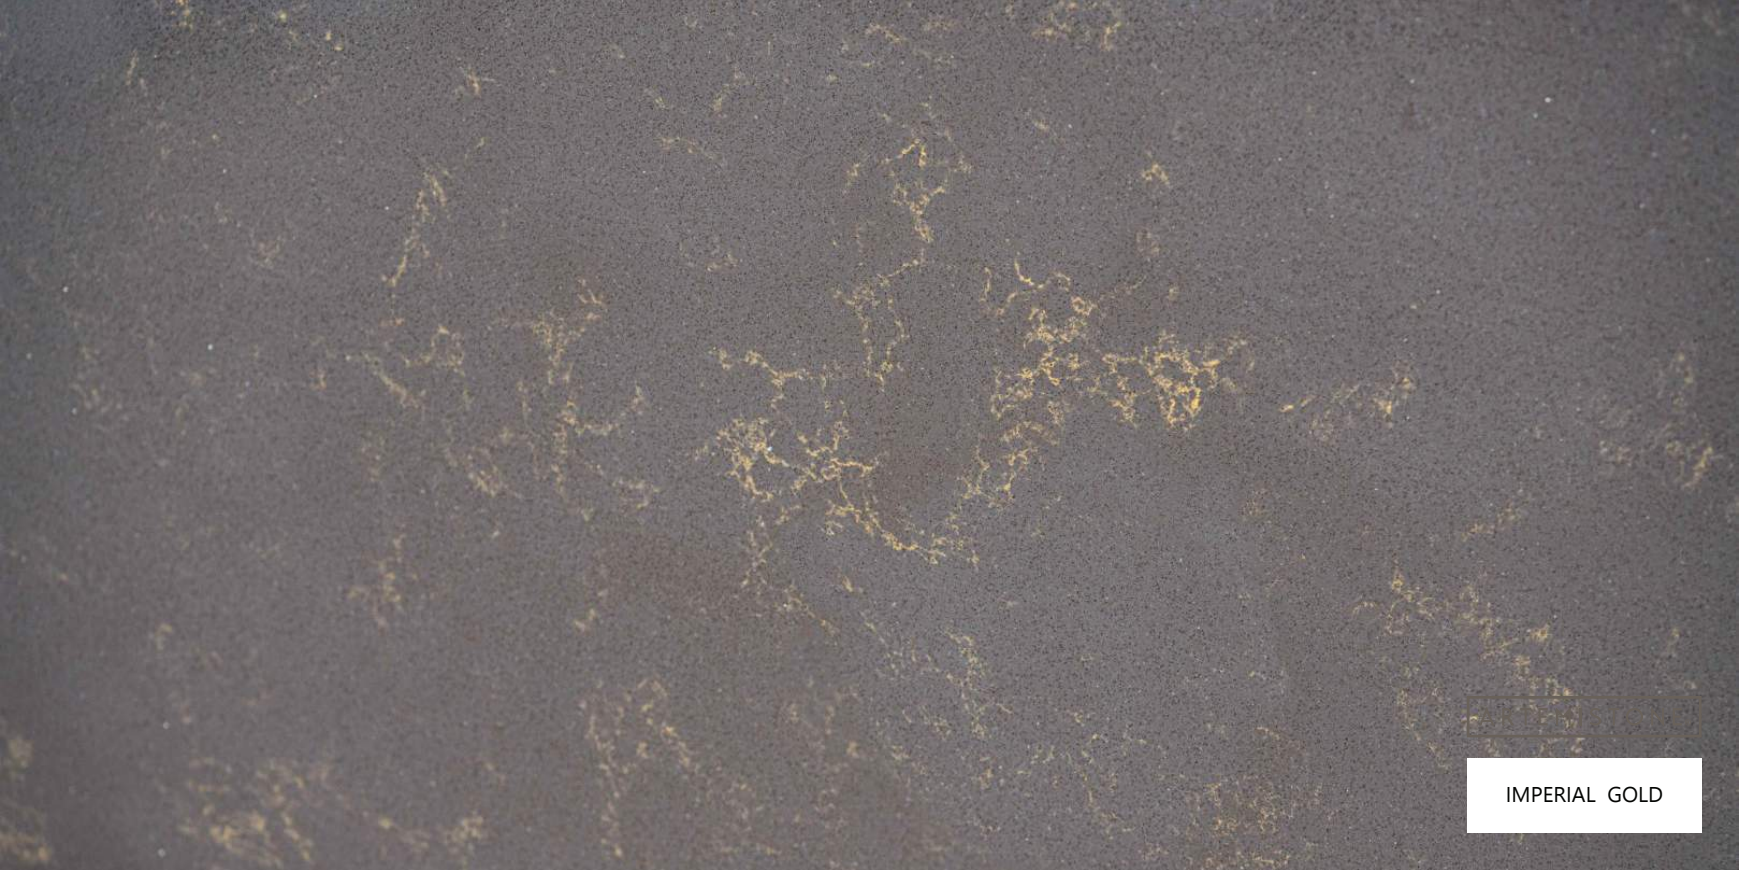

ARTEMISTONE®

BREITHORN

ARTEMISTONE®

SCHILTHORN

The background of the entire image is a detailed, high-resolution texture of a marbled stone. The pattern consists of irregular, flowing veins and patches of color, ranging from light greys and off-whites to dark greys and blacks. There are also some subtle hints of brown and tan, particularly in the lower right quadrant. The overall effect is that of a natural, organic stone surface.

ARTEMISTONE®

CONCIGLE

ARTEMISTONE®

JURA BLUE

ARTEMISTONE®

ARGILA

ARTEMISTONE®

LARISSA

IMPERIAL GOLD

ARTEMISTONE®

VELOUTE

ARTEMISTONE®

MOCHA

ARTEMISTONE®

BOTTICINO

The background of the image is a light-colored marble with a complex, organic pattern of veins and spots in shades of grey and beige. The texture is smooth and polished.